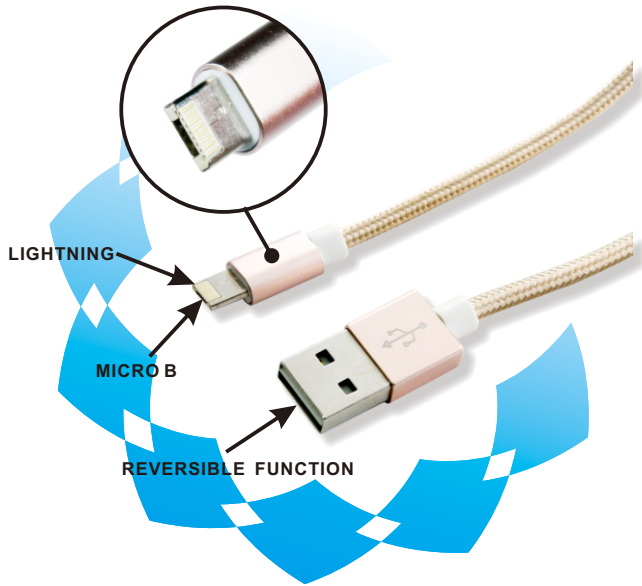

USB AM to Lightning with Micro B Double Side Reversible Cable

The USB AM and micro B connector with reversible design and function same as the Lightning reversible, so you won't have to worry about it's orientation when jamming our cable plug into your devices.

Feature

- Reversible USB AM connector
- Reversible micro B connector
- This cable can both sync and charge your device.
- The maximum data transfer rate up to 480 Mbps/s
- Downward compatible with USB2.0/1.1