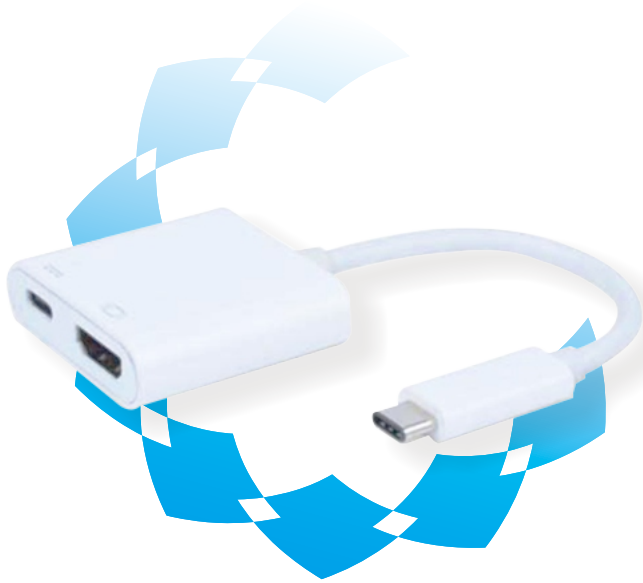

USB 3.1 Type C to HDMI with Type C Charging Adapter

The USB-C to HDMI Adapter (DP Altmode) with Type C charging port allows you to connect an extra monitor so that you can watch videos or slideshows on the big screen, and the USB-C female charging port can charge for the host computer. It can work on Macbook or Google new Chromebook Pixel and other USB 3.1 Type C supported devices.

Feature

- Supports USB-C input and HDMI output
- Supports DisplayPort 1.2 Altmode
- Supports per lane data rates of 2.7Gbps (HBR) and 1.62Gbps (RBR)
- Content Protection of HDCP
- Supports HDMI resolution up to 3840x2160
- USB-C female charging port for Macbook or Google new Chromebook Pixel and other USB-C supported devices charging
- Multiple USB-C interface supports plug and play, hot swap
- Easy to use and carry